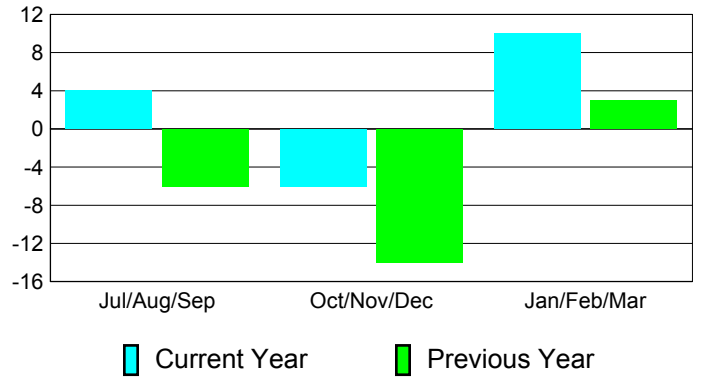

**Membership Results
2010-2011**

**Membership
2009-2010**

Month	Net Memb Goal	Actual New Memb	Actual Dropped Memb	Gain/Loss of Memb	Gain/Loss of Memb
Jul/Aug/Sep	5	44	-40	4	-6
Oct/Nov/Dec	-5	40	-46	-6	-14
Jan/Feb/Mar	20	47	-37	10	3
Totals	20	131	-123	8	-17

Membership Results 2010-2011

Goal, New, Dropped, Gain/Loss

Comparison of Membership Gain/Loss

Current Year Compared to the Previous Year

Gender Comparison 2010-2011

Jul/Aug/Sep

Oct/Nov/Dec

Jan/Feb/Mar