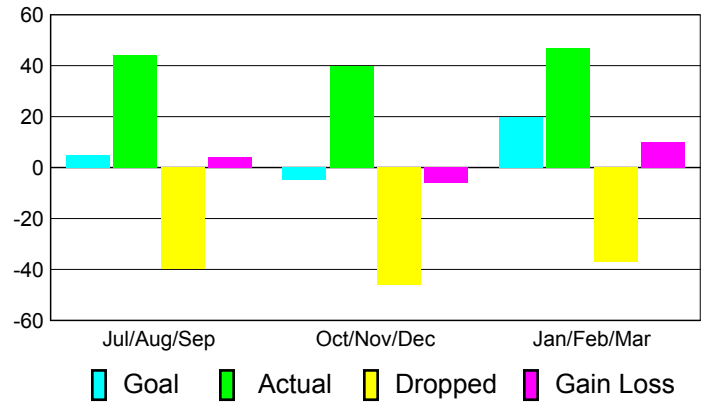

Membership Results 2010-2011

Goal, New, Dropped, Gain/Loss

Comparison of Membership Gain/Loss

Current Year Compared to the Previous Year